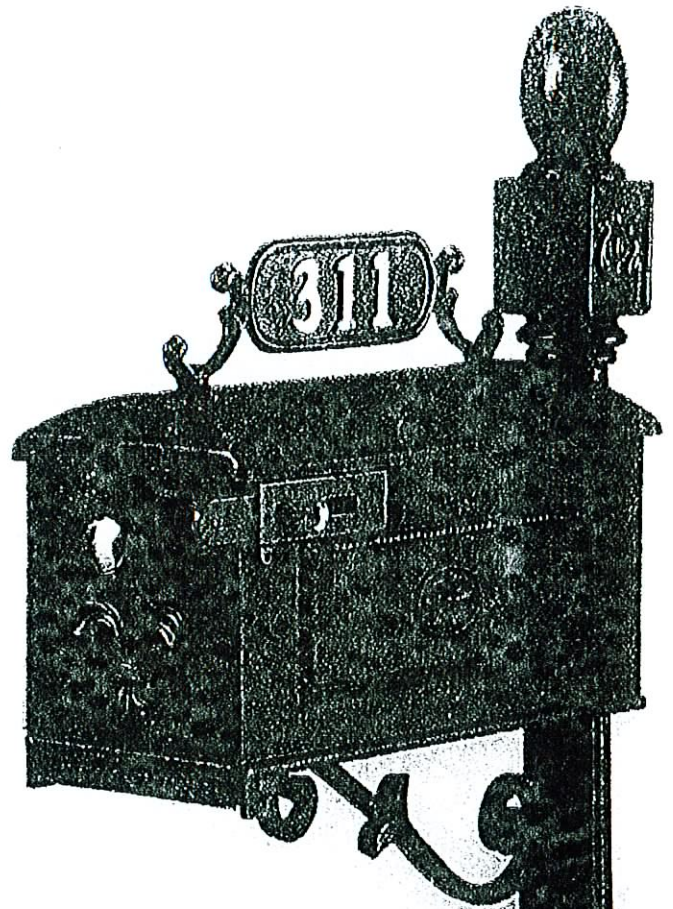

The Perfect Mailbox
Contact: Carl Davis
Phone: 904-626-4308

Magnolia Point Mailbox

8" Century, Box 0 with knob pull, S Scroll,
2 inch brass numbers on side of box.

Installed Cost = $321.00

1, 2, 3, 4, 5, 6, 7, 8, 9, 0
2" and 3" Brass Numerals