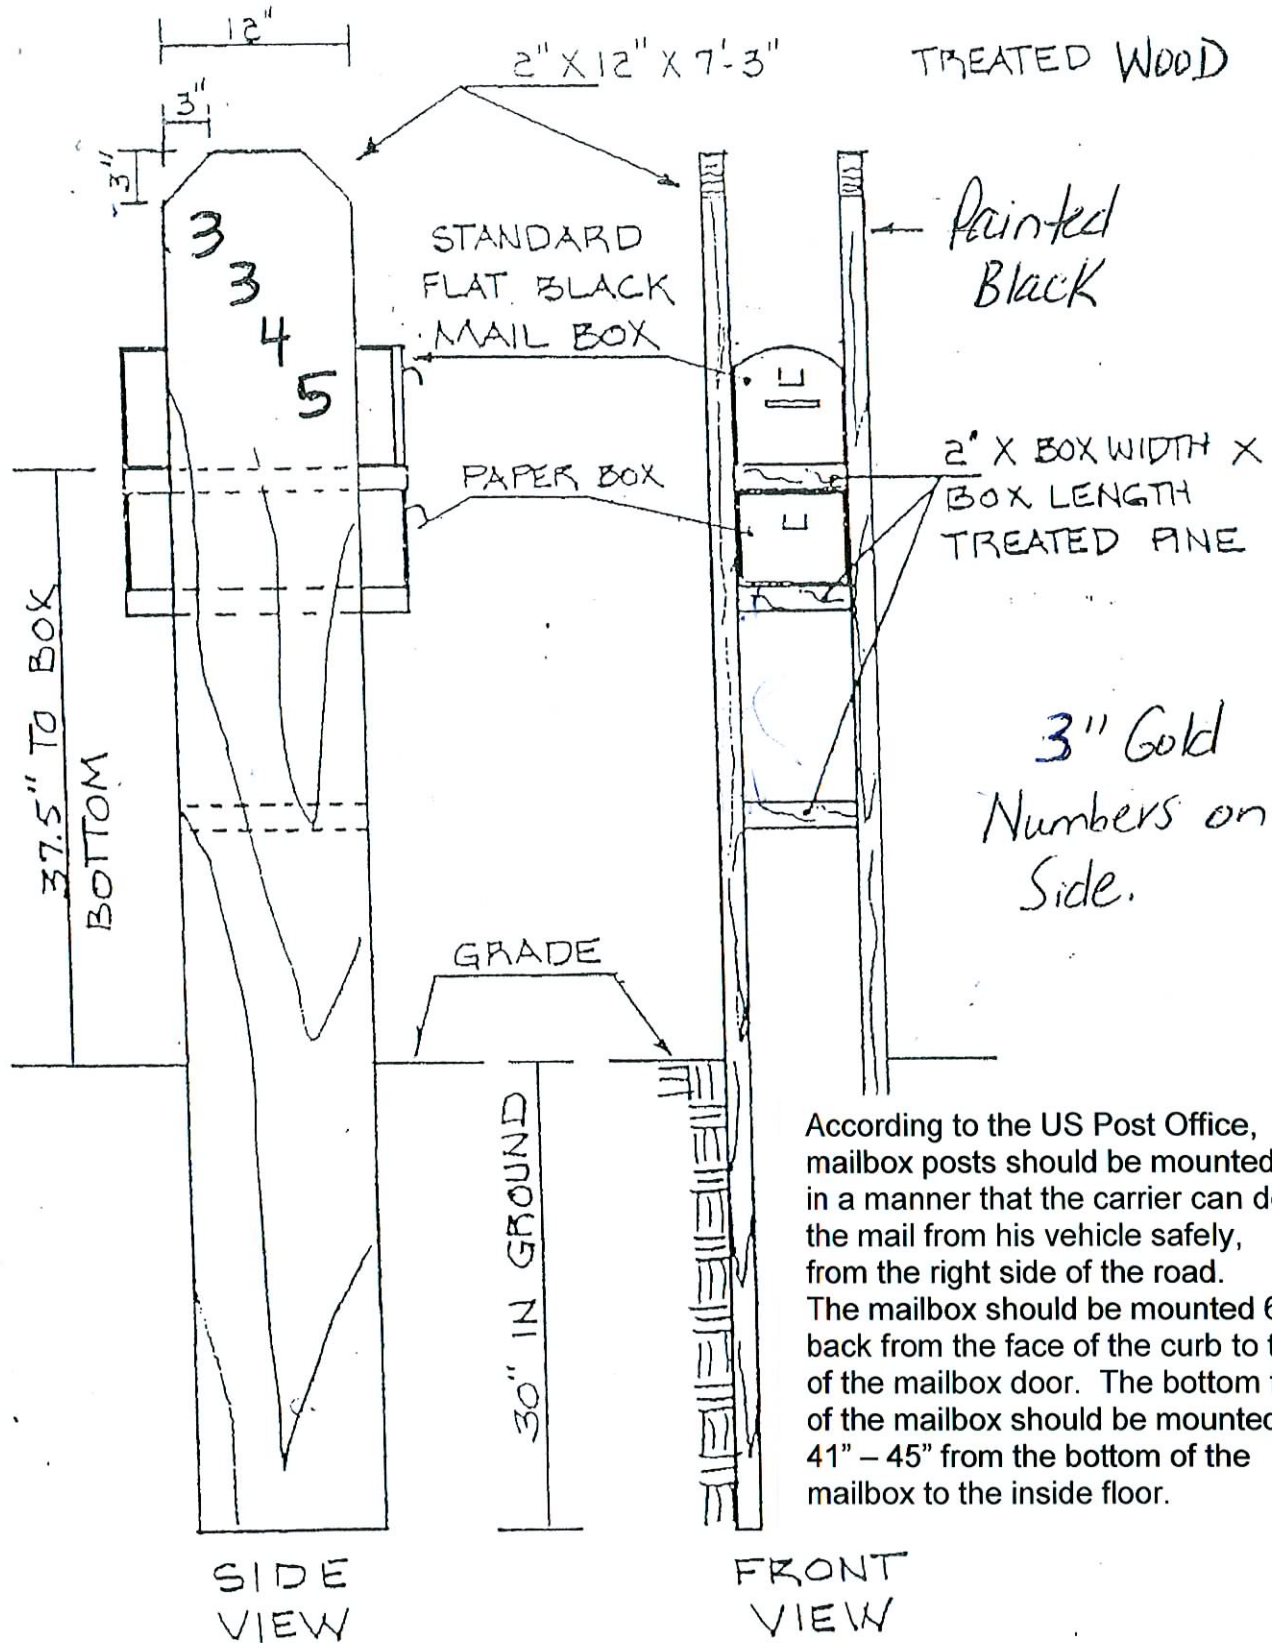

If you currently have one of the original wooden mailboxes you have two choices:

- 1) Repair or replace your wooden mailbox stand in the approved wooden style. Stand must be painted black with a black box and numbers should be 3" and gold on the side of the stand. (see specification attached)
- 2) Replace your wooden mailbox stand with the approved aluminum style mailbox and stand per the attached specifications.

EFFECTIVE JULY 2008

STANDARDIZED MAILBOX

MAGNOLIA POINT COUNTRY CLUB

SCALE: 1" = 1'-0"

The Perfect Mailbox
Contact: Carl Davis
Phone: 904-626-4308

Magnolia Point Mailbox

8" Century, Box 0 with knob pull, S Scroll,
2 inch brass numbers on side of box.

Sold To
Magnolia Pointe

Ship To

Terms

Item	Description	Qty	Total
800-K	Post 8"Century", Box 0 with knob pull, S Scroll, 2 inch brass numbers on side of box.		300.00T
	This is the total cost of one system installed		
	Tax		21.00